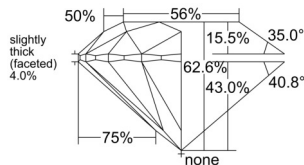

GIA®

FACSIMILE

GIA REPORT

7518554825

Verify this report at gia.edu

GIA NATURAL DIAMOND DOSSIER®

March 04, 2025
GIA Report Number 7518554825
Shape and Cutting Style ..... Round Brilliant
Measurements ..... 6.14 - 6.17 x 3.85 mm

GRADING RESULTS

Carat Weight ..... 0.90 carat
Color Grade ..... H
Clarity Grade VS2
Cut Grade ..... Excellent

ADDITIONAL GRADING INFORMATION

Polish ..... Excellent
Symmetry ..... Excellent
Fluorescence ..... None
Clarity Characteristics ..... Crystal, Cloud
Inscription(s): GIA 7518554825

PROPORTIONS

Profile to actual proportions