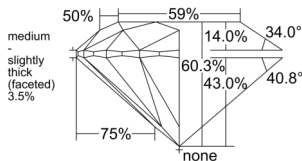

GIA®

FACSIMILE

GIA NATURAL DIAMOND DOSSIER®

April 30, 2025
GIA Report Number 7521038522
Shape and Cutting Style ..... Round Brilliant
Measurements ..... 5.16 - 5.18 x 3.12 mm

GRADING RESULTS

Carat Weight ..... 0.51 carat
Color Grade ..... G
Clarity Grade S11
Cut Grade ..... Excellent

ADDITIONAL GRADING INFORMATION

Polish ..... Excellent
Symmetry ..... Excellent
Fluorescence ..... Faint
Clarity Characteristics..... Crystal, Needle, Cloud
Inspection(s): GIA 7521038522

GIA REPORT 7521038522

Verify this report at GIA.edu

PROPORTIONS

Profile to actual proportions

GRADING SCALES

GIA COLOR SCALE	GIA CLARITY SCALE	GIA CUT SCALE	
D	FLAWLESS	EXCELLENT	
E	INTERNALLY FLAWLESS		
F		VVS₁	VERY GOOD
G	VVS₂		
H	VS₁	GOOD	
I	VS₂		
J	S1₁	FAIR	
K	S1₂		
L	I₁	POOR	
M	I₂		
N	I₃		
O			
P			
Q			
R			
S			
T			
U			
V			
W			
X			
Y			
Z