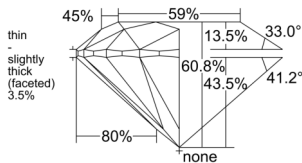

GIA®

FACSIMILE

GIA REPORT 7521093360

Verify this report at GIA.edu

GIA NATURAL DIAMOND DOSSIER®

May 08, 2025
GIA Report Number 7521093360
Shape and Cutting Style ..... Round Brilliant
Measurements ..... 5.16 - 5.19 x 3.15 mm

GRADING RESULTS

Carat Weight ..... 0.51 carat
Color Grade ..... F
Clarity Grade S11
Cut Grade ..... Excellent

ADDITIONAL GRADING INFORMATION

Polish ..... Excellent
Symmetry ..... Excellent
Fluorescence ..... None
Clarity Characteristics..... Cloud, Crystal, Feather, Cavity
Inscription(s): GIA 7521093360

PROPORTIONS

GRADING SCALES

GIA COLOR SCALE	GIA CLARITY SCALE	GIA CUT SCALE	
D	FLAWLESS	EXCELLENT	
E	INTERNALLY FLAWLESS		
F		VVS₁	VERY GOOD
G	VVS₂		
H	VS₁	GOOD	
I	VS₂		
J	S1₁	FAIR	
K	S1₂		
L	I₁	POOR	
M	I₂		
N	I₃		
O			
P			
Q			
R			
S			
T			
U			
V			
W			
X			
Y			
Z