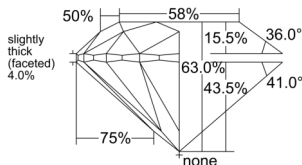

GIA®

FACSIMILE

GIA REPORT

7521134158

Verify this report at GIA.edu

GIA NATURAL DIAMOND DOSSIER®

May 14, 2025
GIA Report Number 7521134158
Shape and Cutting Style ..... Round Brilliant
Measurements ..... 6.08 - 6.13 x 3.84 mm

GRADING RESULTS

Carat Weight ..... 0.90 carat
Color Grade ..... E
Clarity Grade SI2
Cut Grade ..... Very Good

ADDITIONAL GRADING INFORMATION

Polish ..... Excellent
Symmetry ..... Excellent
Fluorescence ..... Strong Blue
Clarity Characteristics ..... Crystal
Inscription(s): GIA 7521134158

PROPORTIONS

Profile to actual proportions