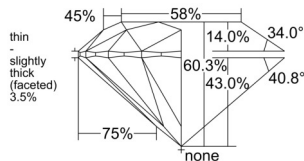

GIA®

FACSIMILE

GIA REPORT

7521265760

Verify this report at GIA.edu

GIA NATURAL DIAMOND DOSSIER®

May 23, 2025
GIA Report Number 7521265760
Shape and Cutting Style ..... Round Brilliant
Measurements ..... 5.46 - 5.49 x 3.30 mm

GRADING RESULTS

Carat Weight ..... 0.60 carat
Color Grade ..... H
Clarity Grade VS1
Cut Grade ..... Excellent

ADDITIONAL GRADING INFORMATION

Polish ..... Excellent
Symmetry ..... Excellent
Fluorescence ..... None
Clarity Characteristics ..... Cloud, Crystal
Inscription(s): GIA 7521265760

PROPORTIONS

Profile to actual proportions

GRADING SCALES

GIA COLOR SCALE

COLORESS	D
	E
	F
	G
	H
	I
	J
NEAR COLORESS	K
	L
FAINT	M
	N
	O
	P
	Q
VERY LIGHT	R
	S
	T
	U
	V
	W
	X
	Y
LIGHT	Z

GIA CLARITY SCALE

VERY VERY SLIGHTLY INCLUDED	FLAWLESS
	INTERNALLY FLAWLESS
VERY SLIGHTLY INCLUDED	VVS₁
	VVS₂
SLIGHTLY INCLUDED	VS₁
	VS₂
INCLUDED	SI₁
	SI₂
	I₁
	I₂
	I₃

GIA CUT SCALE

EXCELLENT
VERY GOOD
GOOD
FAIR
POOR