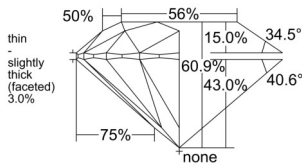

GIA®

FACSIMILE

GIA REPORT

7521299759

Verify this report at GIA.edu

GIA NATURAL DIAMOND DOSSIER®

May 27, 2025
GIA Report Number 7521299759
Shape and Cutting Style ..... Round Brilliant
Measurements ..... 5.28 - 5.31 x 3.23 mm

GRADING RESULTS

Carat Weight ..... 0.55 carat
Color Grade ..... G
Clarity Grade VS2
Cut Grade ..... Excellent

ADDITIONAL GRADING INFORMATION

Polish ..... Excellent
Symmetry ..... Excellent
Fluorescence ..... None
Clarity Characteristics ..... Cloud
Inscription(s): GIA 7521299759

PROPORTIONS

GRADING SCALES

GIA COLOR SCALE

COLORED	D
	E
	F
	G
	H
	I
	J
NEAR COLORLESS	K
	L
	M
FANT	N
	O
	P
	Q
VERY LIGHT	R
	S
	T
	U
	V
	W
	X
	Y
LIGHT	Z

GIA CLARITY SCALE

FLAWLESS	VERY VERY SLIGHTLY INCLUDED	VS₁	VS₂	VS₁	VS₂	SI₁	SI₂	I₁	I₂	I₃	
											FLAWLESS
INTERNALLY FLAWLESS	VERY SLIGHTLY INCLUDED										

GIA CUT SCALE

EXCELLENT
VERY GOOD
GOOD
FAIR
POOR