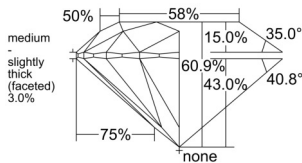

GIA®

FACSIMILE

GIA REPORT 7522213959

Verify this report at GIA.edu

GIA NATURAL DIAMOND DOSSIER®

May 20, 2025
GIA Report Number 7522213959
Shape and Cutting Style ..... Round Brilliant
Measurements ..... 5.77 - 5.79 x 3.53 mm

GRADING RESULTS

Carat Weight ..... 0.72 carat
Color Grade ..... H
Clarity Grade VS2
Cut Grade ..... Excellent

ADDITIONAL GRADING INFORMATION

Polish ..... Excellent
Symmetry ..... Excellent
Fluorescence ..... None
Clarity Characteristics ..... Cloud, Crystal
Inscription(s): GIA 7522213959

PROPORTIONS

Profile to actual proportions

GRADING SCALES

GIA COLOR SCALE	GIA CLARITY SCALE	GIA CUT SCALE	
D	FLAWLESS	EXCELLENT	
E	INTERNALLY FLAWLESS		
F		VVS₁	VERY GOOD
G	VVS₂		
H	VS₁	GOOD	
I	VS₂		
J	SI₁	FAIR	
K	SI₂		
L	I₁	POOR	
M	I₂		
N	I₃		
O			
P			
Q			
R			
S			
T			
U			
V			
W			
X			
Y			
Z