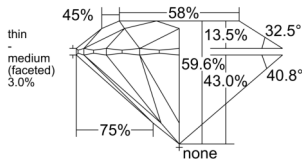

GIA®

FACSIMILE

GIA REPORT 7522287851

Verify this report at GIA.edu

GIA NATURAL DIAMOND DOSSIER®

May 26, 2025
GIA Report Number 7522287851
Shape and Cutting Style ..... Round Brilliant
Measurements ..... 6.42 - 6.45 x 3.83 mm

GRADING RESULTS

Carat Weight ..... 0.96 carat
Color Grade ..... F
Clarity Grade SI2
Cut Grade ..... Excellent

ADDITIONAL GRADING INFORMATION

Polish ..... Excellent
Symmetry ..... Excellent
Fluorescence ..... None
Clarity Characteristics ..... Crystal
Inscription(s): GIA 7522287851

PROPORTIONS

GRADING SCALES

GIA COLOR SCALE	GIA CLARITY SCALE	GIA CUT SCALE	
D	FLAWLESS	EXCELLENT	
E	INTERNALLY FLAWLESS		
F		VVS₁	VERY GOOD
G	VVS₂		
H	VS₁	GOOD	
I	VS₂		
J	SI₁	FAIR	
K	SI₂		
L	I₁	POOR	
M	I₂		
N	I₃		
O			
P			
Q			
R			
S			
T			
U			
V			
W			
X			
Y			
Z