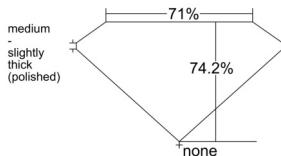

GIA®

FACSIMILE

GIA REPORT 7522495270

Verify this report at GIA.edu

GIA NATURAL DIAMOND DOSSIER®

June 13, 2025
GIA Report Number 7522495270
Shape and Cutting Style ..... Square Modified Brilliant
Measurements ..... 4.91 x 4.86 x 3.61 mm

GRADING RESULTS

Carat Weight ..... 0.70 carat
Color Grade ..... F
Clarity Grade S11

ADDITIONAL GRADING INFORMATION

Polish ..... Excellent
Symmetry ..... Very Good
Fluorescence ..... None
Clarity Characteristics..... Cloud, Crystal, Feather
Inscription(s): GIA 7522495270

Scan the QR code to access the Tracr™ provenance data.

GIA.edu

PROPORTIONS

Profile not to actual proportions