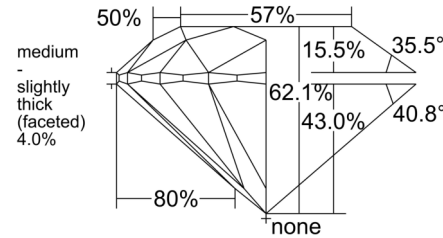

GIA NATURAL DIAMOND GRADING REPORT

July 15, 2025
GIA Report Number 7522811548
Shape and Cutting Style ..... Round Brilliant
Measurements ..... 8.07 - 8.09 x 5.02 mm

GRADING RESULTS

Carat Weight ..... 2.02 carat
Color Grade ..... J
Clarity Grade VVS2
Cut Grade ..... Excellent

ADDITIONAL GRADING INFORMATION

Polish ..... Excellent
Symmetry ..... Excellent
Fluorescence ..... None
Inscription(s): GIA 7522811548

Scan the QR code to access the Tracr™ provenance data.

PROPORTIONS

Profile to actual proportions