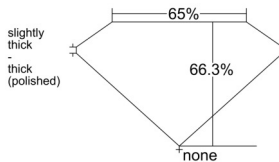

GIA®

FACSIMILE

GIA REPORT 7523039266

Verify this report at GIA.edu

GIA NATURAL DIAMOND DOSSIER®

April 30, 2025
GIA Report Number 7523039266
Shape and Cutting Style ..... **Cut-Cornered Rectangular Modified Brilliant**
Measurements ..... 5.20 x 4.03 x 2.67 mm

GRADING RESULTS

Carat Weight ..... 0.50 carat
Color Grade I
Clarity Grade VS2

ADDITIONAL GRADING INFORMATION

Polish ..... Excellent
Symmetry ..... Good
Fluorescence ..... None
Clarity Characteristics ..... Feather
Inscription(s): GIA 7523039266

PROPORTIONS

Profile not to actual proportions

GRADING SCALES

GIA COLOR SCALE		GIA CLARITY SCALE			
COLORLESS	D	VERY VERY SLIGHTLY INCLUDED	FLAWLESS		
	E		INTERNALLY FLAWLESS		
	F	VERY SLIGHTLY INCLUDED	VVS₁		
	G		VVS₂		
	H		VS₁		
	NEAR COLORLESS	I	SLIGHTLY INCLUDED	VS₂	
		J		SI₁	
		FAINT	K	INCLUDED	SI₂
			L		I₁
			M		I₂
VERT LIGHT	N	LIGHT	I₃		
	O				
	P				
	Q				
	R