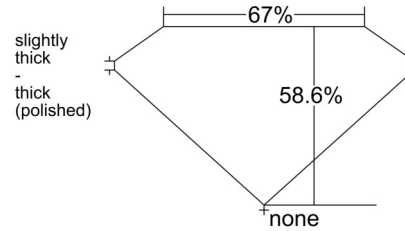

PROPORTIONS

Profile not to actual proportions