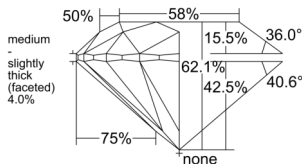

GIA®

FACSIMILE

GIA REPORT 7523967723

Verify this report at GIA.edu

GIA NATURAL DIAMOND DOSSIER®

July 30, 2025
GIA Report Number 7523967723
Shape and Cutting Style ..... Round Brilliant
Measurements ..... 6.15 - 6.17 x 3.82 mm

GRADING RESULTS

Carat Weight ..... 0.90 carat
Color Grade ..... H
Clarity Grade VS2
Cut Grade ..... Excellent

ADDITIONAL GRADING INFORMATION

Polish ..... Excellent
Symmetry ..... Excellent
Fluorescence ..... None
Clarity Characteristics ..... Crystal, Feather
Inscription(s): GIA 7523967723

PROPORTIONS

GRADING SCALES

GIA COLOR SCALE	GIA CLARITY SCALE	GIA CUT SCALE	
D	FLAWLESS	EXCELLENT	
E	INTERNALLY FLAWLESS		
F		VVS₁	VERY GOOD
G	VVS₂		
H	VS₁	GOOD	
I	VS₂		
J	SI₁	FAIR	
K	SI₂		
L	I₁	POOR	
M	I₂		
N	I₃		
O			
P			
Q			
R			
S			
T			
U			
V			
W			
X			
Y			
Z