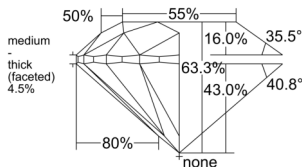

GIA®

FACSIMILE

GIA REPORT

7526104881

Verify this report at GIA.edu

GIA NATURAL DIAMOND DOSSIER®

May 09, 2025
GIA Report Number 7526104881
Shape and Cutting Style ..... Round Brilliant
Measurements ..... 5.62 - 5.64 x 3.56 mm

GRADING RESULTS

Carat Weight ..... 0.70 carat
Color Grade ..... G
Clarity Grade VS1
Cut Grade ..... Very Good

ADDITIONAL GRADING INFORMATION

Polish ..... Excellent
Symmetry ..... Excellent
Fluorescence ..... None
Clarity Characteristics..... Indented Natural, Cloud, Pinpoint
Inscription(s): GIA 7526104881

PROPORTIONS

Profile to actual proportions

GRADING SCALES

GIA COLOR SCALE	GIA CLARITY SCALE	GIA CUT SCALE
COLOURLESS	FLAWLESS	EXCELLENT
D	INTERNALLY FLAWLESS	
E	VVS₁	VERY GOOD
F		
G	VVS₂	
H	VS₁	GOOD
I		
J	VS₂	
K	SI₁	FAIR
L		
M	SI₂	
N	I₁	POOR
O		
P	I₂	
Q	I₃	
R		
S		
T		
U		
V		
W		
X		
Y		
Z