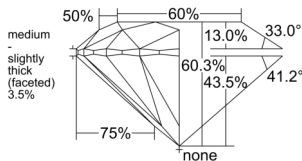

GIA®

FACSIMILE

GIA REPORT 7526133567

Verify this report at GIA.edu

GIA NATURAL DIAMOND DOSSIER®

May 12, 2025
GIA Report Number 7526133567
Shape and Cutting Style ..... Round Brilliant
Measurements ..... 5.17 - 5.19 x 3.13 mm

GRADING RESULTS

Carat Weight ..... 0.51 carat
Color Grade ..... F
Clarity Grade S11
Cut Grade ..... Excellent

ADDITIONAL GRADING INFORMATION

Polish ..... Excellent
Symmetry ..... Excellent
Fluorescence ..... None
Clarity Characteristics ..... Feather, Cloud
Inscription(s): GIA 7526133567

PROPORTIONS

Profile to actual proportions