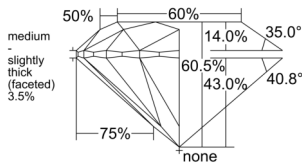

GIA®

FACSIMILE

GIA REPORT 7526299840

Verify this report at GIA.edu

GIA NATURAL DIAMOND DOSSIER®

May 27, 2025
GIA Report Number 7526299840
Shape and Cutting Style ..... Round Brilliant
Measurements ..... 5.70 - 5.73 x 3.46 mm

GRADING RESULTS

Carat Weight ..... 0.70 carat
Color Grade ..... G
Clarity Grade VS2
Cut Grade ..... Excellent

ADDITIONAL GRADING INFORMATION

Polish ..... Excellent
Symmetry ..... Excellent
Fluorescence ..... None
Clarity Characteristics ..... Cloud, Crystal
Inscription(s): GIA 7526299840

PROPORTIONS

Profile to actual proportions

GRADING SCALES

GIA COLOR SCALE

COLOURESS	D
	E
	F
	G
	H
	I
	J
NEAR COLOURESS	K
	L
Faint	M
	N
	O
	P
Very Light	Q
	R
	S
	T
	U
	V
Light	W
	X
	Y
	Z

GIA CLARITY SCALE

VERY VERY SLIGHTLY INCLUDED	FLAWLESS
	INTERNALLY FLAWLESS
VERY SLIGHTLY INCLUDED	VVS₁
	VVS₂
SLIGHTLY INCLUDED	VS₁
	VS₂
INCLUDED	SI₁
	SI₂
	I₁
	I₂
	I₃

GIA CUT SCALE

EXCELLENT
VERY GOOD
GOOD
FAIR
POOR