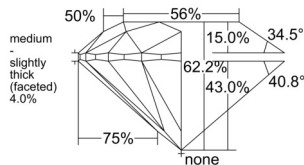

GIA®

FACSIMILE

GIA REPORT

7526482738

Verify this report at GIA.edu

GIA NATURAL DIAMOND DOSSIER®

June 12, 2025
GIA Report Number 7526482738
Shape and Cutting Style ..... Round Brilliant
Measurements ..... 5.51 - 5.56 x 3.44 mm

GRADING RESULTS

Carat Weight ..... 0.65 carat
Color Grade ..... F
Clarity Grade VS2
Cut Grade ..... Excellent

ADDITIONAL GRADING INFORMATION

Polish ..... Excellent
Symmetry ..... Excellent
Fluorescence ..... None
Clarity Characteristics..... Cloud, Crystal, Feather
Inscription(s): GIA 7526482738

PROPORTIONS

Profile to actual proportions

GRADING SCALES

GIA COLOR SCALE

COLORLESS	D
	E
	F
	G
	H
	I
	J
NEAR COLORLESS	K
	L
FAIN	M
	N
	O
	P
VERY LIGHT	Q
	R
	S
	T
	U
	V
	W
	X
	Y
LIGHT	Z

GIA CLARITY SCALE

FLAWLESS	FLAWLESS	
		EXCELLENT
INTERNALLY FLAWLESS	VVS₁	
		VERY GOOD
VVS₂	VS₁	
		GOOD
VS₂	SI₁	
		SI₂
FAIR		
	POOR	
I₁		
I₂		
I₃		

GIA CUT SCALE

EXCELLENT
VERY GOOD
GOOD
FAIR
POOR