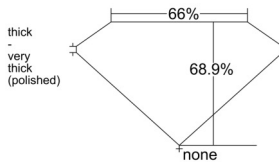

GIA®

FACSIMILE

GIA REPORT

7526604321

Verify this report at GIA.edu

GIA NATURAL DIAMOND DOSSIER®

June 25, 2025
GIA Report Number 7526604321
Shape and Cutting Style ..... **Cut-Cornered Rectangular Modified Brilliant**
Measurements ..... 5.33 x 4.08 x 2.81 mm

GRADING RESULTS

Carat Weight ..... 0.55 carat
Color Grade ..... E
Clarity Grade VS2

ADDITIONAL GRADING INFORMATION

Polish ..... Excellent
Symmetry ..... Very Good
Fluorescence ..... Faint
Clarity Characteristics..... Crystal, Cavity
Inscription(s): GIA 7526604321

PROPORTIONS

Profile not to actual proportions

GRADING SCALES

GIA COLOR SCALE		GIA CLARITY SCALE			
COLORLESS	D	VERY VERY SLIGHTLY INCLUDED	FLAWLESS		
	E		INTERNALLY FLAWLESS		
	F	VERY SLIGHTLY INCLUDED	VVS₁		
	G		VVS₂		
	H		VS₁		
	NEAR COLORLESS	I	SLIGHTLY INCLUDED	VS₂	
		J		SI₁	
		FAINT	K	INCLUDED	SI₂
			L		I₁
			M		I₂
VERT LIGHT			N	INCLUDED	I₃
	O				
	P				
	Q				
	R				
	S				
LIGHT	T				
	U				
	V				
	W				
	X				
	Y				
Z