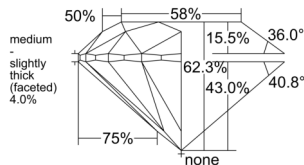

GIA®

FACSIMILE

GIA REPORT

7528092640

Verify this report at GIA.edu

GIA NATURAL DIAMOND DOSSIER®

May 08, 2025
GIA Report Number 7528092640
Shape and Cutting Style ..... Round Brilliant
Measurements ..... 5.66 - 5.69 x 3.53 mm

GRADING RESULTS

Carat Weight ..... 0.71 carat
Color Grade ..... H
Clarity Grade VS1
Cut Grade ..... Excellent

ADDITIONAL GRADING INFORMATION

Polish ..... Excellent
Symmetry ..... Excellent
Fluorescence ..... None
Clarity Characteristics.... Crystal, Cloud, Indented Natural, Needle
Inscription(s): GIA 7528092640

PROPORTIONS

Profile to actual proportions

GRADING SCALES

GIA COLOR SCALE

COLORESS	D
	E
	F
	G
	H
	I
	J
NEAR COLORESS	K
	L
FANIT	M
	N
	O
	P
VERY LIGHT	Q
	R
	S
	T
	U
	V
	W
	X
	Y
LIGHT	Z

GIA CLARITY SCALE

VERY VERY SLIGHTLY INCLUDED	FLAWLESS
	INTERNALLY FLAWLESS
VERY SLIGHTLY INCLUDED	VVS₁
	VVS₂
SLIGHTLY INCLUDED	VS₁
	VS₂
INCLUDED	SI₁
	SI₂
	I₁
	I₂
	I₃

GIA CUT SCALE

EXCELLENT
VERY GOOD
GOOD
FAIR
POOR