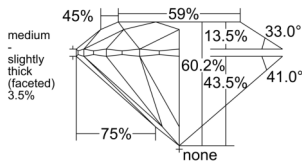

GIA®

FACSIMILE

GIA REPORT 7528133550

Verify this report at GIA.edu

GIA NATURAL DIAMOND DOSSIER®

May 12, 2025
GIA Report Number 7528133550
Shape and Cutting Style ..... Round Brilliant
Measurements ..... 5.66 - 5.70 x 3.42 mm

GRADING RESULTS

Carat Weight ..... 0.67 carat
Color Grade ..... J
Clarity Grade S11
Cut Grade ..... Excellent

ADDITIONAL GRADING INFORMATION

Polish ..... Excellent
Symmetry ..... Excellent
Fluorescence ..... None
Clarity Characteristics ..... Crystal, Feather
Inscription(s): GIA 7528133550

PROPORTIONS

Profile to actual proportions

GRADING SCALES

GIA COLOR SCALE

COLORED	D
	E
	F
	G
	H
	I
	J
NEAR COLORLESS	K
	L
Faint	M
	N
	O
	P
Very Light	Q
	R
	S
	T
	U
	V
Light	W
	X
	Y
	Z

GIA CLARITY SCALE

VERY VERY SLIGHTLY INCLUDED	FLAWLESS
	INTERNALLY FLAWLESS
VERY SLIGHTLY INCLUDED	VVS₁
	VVS₂
SLIGHTLY INCLUDED	VS₁
	VS₂
INCLUDED	SI₁
	SI₂
	I₁
	I₂
	I₃

GIA CUT SCALE

EXCELLENT	VERY GOOD	GOOD	FAIR	POOR