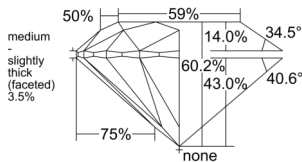

GIA®

FACSIMILE

GIA REPORT 7528186493

Verify this report at GIA.edu

GIA NATURAL DIAMOND DOSSIER®

June 04, 2025
GIA Report Number 7528186493
Shape and Cutting Style ..... Round Brilliant
Measurements ..... 5.75 - 5.78 x 3.47 mm

GRADING RESULTS

Carat Weight ..... 0.71 carat
Color Grade ..... D
Clarity Grade S11
Cut Grade ..... Excellent

ADDITIONAL GRADING INFORMATION

Polish ..... Excellent
Symmetry ..... Excellent
Fluorescence ..... Very Strong Blue
Clarity Characteristics ..... Feather, Crystal
Inscription(s): GIA 7528186493

PROPORTIONS

Profile to actual proportions

GRADING SCALES

GIA COLOR SCALE	GIA CLARITY SCALE	GIA CUT SCALE	
D	FLAWLESS	EXCELLENT	
E	INTERNALLY FLAWLESS		
F		VVS₁	VERY GOOD
G	VVS₂		
H	VS₁	GOOD	
I	VS₂		
J	S1₁	FAIR	
K	S1₂		
L	I₁	POOR	
M	I₂		
N	I₃		
O			
P			
Q			
R			
S			
T			
U			
V			
W			
X			
Y			
Z