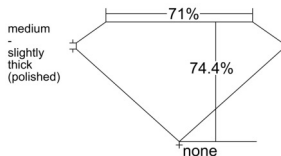

GIA®

FACSIMILE

GIA REPORT 7528256401

Verify this report at GIA.edu

GIA NATURAL DIAMOND DOSSIER®

May 26, 2025
GIA Report Number 7528256401
Shape and Cutting Style ..... Square Modified Brilliant
Measurements ..... 4.85 x 4.84 x 3.60 mm

GRADING RESULTS

Carat Weight ..... 0.73 carat
Color Grade I
Clarity Grade VS2

ADDITIONAL GRADING INFORMATION

Polish ..... Excellent
Symmetry ..... Excellent
Fluorescence ..... None
Clarity Characteristics..... Feather, Crystal, Cloud
Inscription(s): GIA 7528256401

Scan the QR code to access the Tracr™ provenance data.

GIA.edu

PROPORTIONS

Profile not to actual proportions

GRADING SCALES

GIA COLOR SCALE		GIA CLARITY SCALE			
COLORLESS	D	VERY VERY SLIGHTLY INCLUDED	FLAWLESS		
	E		INTERNALLY FLAWLESS		
	F	VERY SLIGHTLY INCLUDED	VVS₁		
	G		VVS₂		
	H		VS₁		
	NEAR COLORLESS	I	SLIGHTLY INCLUDED	VS₂	
		J		SI₁	
		FAINT	K	INCLUDED	SI₂
			L		I₁
			M		I₂
VERT LIGHT	N	LIGHT	I₃		
	O				
	P				
	Q				
	R