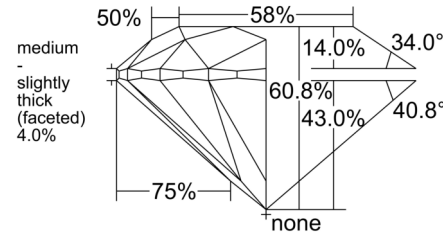

### GIA NATURAL DIAMOND GRADING REPORT

June 17, 2025  
 GIA Report Number ..... 7528531087  
 Shape and Cutting Style ..... Round Brilliant  
 Measurements ..... 8.14 - 8.16 x 4.96 mm

### GRADING RESULTS

Carat Weight ..... 2.04 carat  
 Color Grade ..... H  
 Clarity Grade ..... SI1  
 Cut Grade ..... Excellent

### PROPORTIONS

Profile to actual proportions