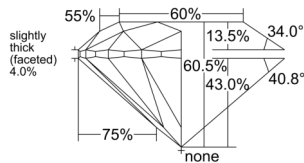

GIA®

FACSIMILE

GIA REPORT

7528626974

Verify this report at GIA.edu

GIA NATURAL DIAMOND DOSSIER®

June 26, 2025
GIA Report Number 7528626974
Shape and Cutting Style ..... Round Brilliant
Measurements ..... 5.08 - 5.11 x 3.08 mm

GRADING RESULTS

Carat Weight ..... 0.50 carat
Color Grade ..... E
Clarity Grade VS2
Cut Grade ..... Excellent

ADDITIONAL GRADING INFORMATION

Polish ..... Excellent
Symmetry ..... Excellent
Fluorescence ..... None
Clarity Characteristics ..... Cloud, Feather
Inscription(s): GIA 7528626974

PROPORTIONS

Profile to actual proportions

GRADING SCALES

GIA COLOR SCALE

COLORED	D
	E
	F
	G
	H
	I
	J
NEAR COLORLESS	K
	L
Faint	M
	N
	O
	P
	Q
	R
	S
	T
	U
	V
	W
	X
	Y
Light	Z

GIA CLARITY SCALE

FLAWLESS	VERY VERY SLIGHTLY INCLUDED	VS₁	VS₂	SI₁	SI₂	I₁	I₂	I₃	
									FLAWLESS
INTERNALLY FLAWLESS	VERY SLIGHTLY INCLUDED								

GIA CUT SCALE

EXCELLENT
VERY GOOD
GOOD
FAIR
POOR