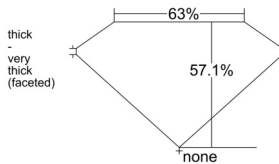

GIA®

FACSIMILE

GIA REPORT 7528750153

Verify this report at GIA.edu

GIA NATURAL DIAMOND DOSSIER®

July 09, 2025
GIA Report Number **7528750153**
Shape and Cutting Style ..... **Pear Brilliant**
Measurements ..... **7.31 x 4.55 x 2.60 mm**

GRADING RESULTS

Carat Weight ..... **0.51 carat**
Color Grade ..... **I**
Clarity Grade **VS1**

ADDITIONAL GRADING INFORMATION

Polish ..... **Excellent**
Symmetry ..... **Very Good**
Fluorescence ..... **Strong Blue**
Clarity Characteristics..... **Feather, Pinpoint**
Inscription(s): **GIA 7528750153**

PROPORTIONS

Profile not to actual proportions

GRADING SCALES

GIA COLOR SCALE		GIA CLARITY SCALE			
COLORLESS	D	VERY VERY SLIGHTLY INCLUDED	FLAWLESS		
	E		INTERNALLY FLAWLESS		
	F	VERY SLIGHTLY INCLUDED	VVS₁		
	G		VVS₂		
	H		VS₁		
	NEAR COLORLESS	I	SLIGHTLY INCLUDED	VS₂	
		J		SI₁	
		FAINT	K	INCLUDED	SI₂
			L		I₁
			M		I₂
VERT LIGHT	N	LIGHT	I₃		
	O				
	P				
	Q				
	R