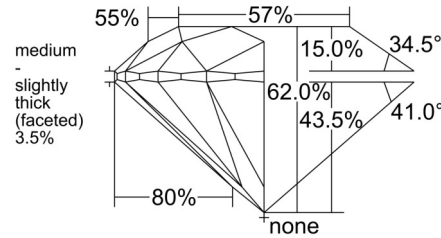

GIA REPORT
7531037289

Verify this report at GIA.edu

FACSIMILE

This is a digital representation of the original GIA Report. This representation might not be accepted in lieu of the original GIA Report in certain circumstances. The original GIA Report includes certain security features which are not reproducible on this facsimile.

GIA NATURAL DIAMOND GRADING REPORT

August 06, 2025
GIA Report Number 7531037289
Shape and Cutting Style ..... Round Brilliant
Measurements ..... 7.32 - 7.36 x 4.55 mm

GRADING RESULTS

Carat Weight ..... 1.50 carat
Color Grade ..... G
Clarity Grade VS1
Cut Grade ..... Excellent

ADDITIONAL GRADING INFORMATION

Polish ..... Excellent
Symmetry ..... Excellent
Fluorescence ..... None
Inscription(s): GIA 7531037289
Comments: Additional pinpoints are not shown.

PROPORTIONS

Profile to actual proportions