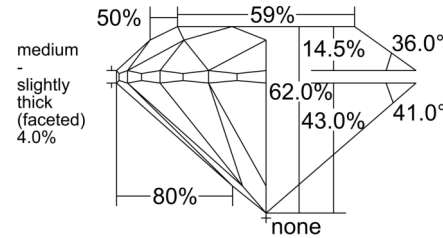

GIA NATURAL DIAMOND GRADING REPORT

September 23, 2025

GIA Report Number 7531518373

Shape and Cutting Style Round Brilliant

Measurements 8.01 - 8.07 x 4.98 mm

GRADING RESULTS

Carat Weight 2.00 carat

Color Grade H

Clarity Grade SI1

Cut Grade Excellent

ADDITIONAL GRADING INFORMATION

Polish Excellent

Symmetry Excellent

Fluorescence None

Inscription(s): GIA 7531518373

Comments: Additional clouds, pinpoints and internal graining are not shown.

PROPORTIONS

Profile to actual proportions

CLARITY CHARACTERISTICS

KEY TO SYMBOLS*

- Crystal
- ◌ Cloud
- ~ Feather
- ∖ Needle
- ◌ Indented Natural

* Red symbols denote internal characteristics (inclusions). Green or black symbols denote external characteristics (blemishes). Diagram is an approximate representation of the diamond, and symbols shown indicate type, position, and approximate size of clarity characteristics. All clarity characteristics may not be shown. Details of finish are not shown.