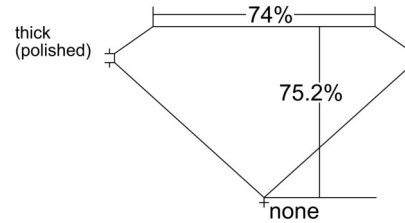

GIA NATURAL DIAMOND GRADING REPORT

August 11, 2025  
GIA Report Number ..... 7532077447  
Shape and Cutting Style ..... Square Modified Brilliant  
Measurements ..... 6.24 x 6.22 x 4.68 mm

GRADING RESULTS

Carat Weight ..... 1.50 carat  
Color Grade ..... H  
Clarity Grade ..... SI1

ADDITIONAL GRADING INFORMATION

Polish ..... Excellent  
Symmetry ..... Very Good  
Fluorescence ..... Faint  
Inscription(s): GIA 7532077447

**Comments:** Clouds are not shown. Pinpoints are not shown.

PROPORTIONS

Profile not to actual proportions

CLARITY CHARACTERISTICS

KEY TO SYMBOLS\*

- Crystal      ▲ Natural
- ~ Feather
- ∖ Needle
- ⋈ Indented Natural

\* Red symbols denote internal characteristics (inclusions). Green or black symbols denote external characteristics (blemishes). Diagram is an approximate representation of the diamond, and symbols shown indicate type, position, and approximate size of clarity characteristics. All clarity characteristics may not be shown. Details of finish are not shown.