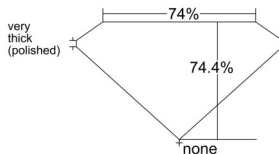

GIA®

FACSIMILE

GIA REPORT 7532362424

Verify this report at GIA.edu

GIA NATURAL DIAMOND DOSSIER®

September 10, 2025
GIA Report Number 7532362424
Shape and Cutting Style ..... Square Modified Brilliant
Measurements ..... 5.33 x 5.27 x 3.92 mm

GRADING RESULTS

Carat Weight ..... 0.96 carat
Color Grade ..... F
Clarity Grade SI1

ADDITIONAL GRADING INFORMATION

Polish ..... Excellent
Symmetry ..... Very Good
Fluorescence ..... None
Clarity Characteristics..... Feather, Crystal, Cloud
Inscription(s): GIA 7532362424

PROPORTIONS

Profile not to actual proportions

GRADING SCALES

GIA COLOR SCALE		GIA CLARITY SCALE			
COLORLESS	D	VERY VERY SLIGHTLY INCLUDED	FLAWLESS		
	E		INTERNALLY FLAWLESS		
	F	VERY SLIGHTLY INCLUDED	VVS₁		
	G		VVS₂		
	H		VS₁		
	NEAR COLORLESS	I	SLIGHTLY INCLUDED	VS₂	
		J		SI₁	
		FAINT	K	INCLUDED	SI₂
			L		I₁
			M		I₂
VERT LIGHT	N	LIGHT	I₃		
	O				
	P				
	Q				
	R