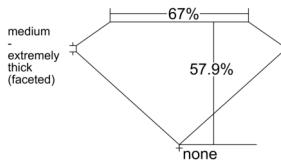

GIA®

FACSIMILE

GIA REPORT 7532984808

Verify this report at GIA.edu

GIA NATURAL DIAMOND DOSSIER®

November 12, 2025
GIA Report Number 7532984808
Shape and Cutting Style ..... Oval Brilliant
Measurements ..... 6.68 x 4.49 x 2.60 mm

GRADING RESULTS

Carat Weight ..... 0.50 carat
Color Grade ..... G
Clarity Grade VS2

ADDITIONAL GRADING INFORMATION

Polish ..... Very Good
Symmetry ..... Good
Fluorescence ..... None
Clarity Characteristics ..... Cloud, Indented Natural
Inscription(s): GIA 7532984808

PROPORTIONS

Profile not to actual proportions

GRADING SCALES

GIA COLOR SCALE		GIA CLARITY SCALE			
COLORLESS	D	VERY VERY SLIGHTLY INCLUDED	FLAWLESS		
	E		INTERNALLY FLAWLESS		
	F		VVS₁		
	G		VVS₂		
	NEAR COLORLESS	H	VERY SLIGHTLY INCLUDED	VS₁	
		I		VS₂	
		FAINT	J	SLIGHTLY INCLUDED	SI₁
			K		SI₂
	L		I₁		
	VERT LIGHT		M	INCLUDED	I₂
N			I₃		
O					
P					
LIGHT	Q				
	R				
	S				
	T				
	U				
	Z