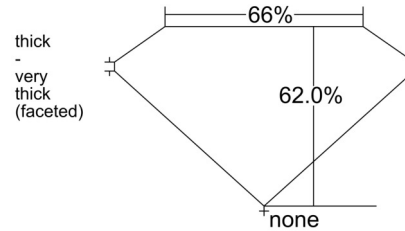

**GIA NATURAL DIAMOND GRADING REPORT**

August 29, 2025  
 GIA Report Number ..... 7533033577  
 Shape and Cutting Style ..... Pear Brilliant  
 Measurements ..... 8.79 x 5.55 x 3.44 mm

**GRADING RESULTS**

Carat Weight ..... 1.00 carat  
 Color Grade ..... F  
 Clarity Grade ..... SI1

**ADDITIONAL GRADING INFORMATION**

Polish ..... Very Good  
 Symmetry ..... Very Good  
 Fluorescence ..... None  
 Inscription(s): GIA 7533033577

**Comments:** Clouds, pinpoints and surface graining are not shown.

Scan the QR code to access the Tracr™ provenance data.

**PROPORTIONS**

Profile not to actual proportions

**CLARITY CHARACTERISTICS**

**KEY TO SYMBOLS\***

-  Feather
-  Crystal
-  Needle
-  Indented Natural
-  Natural

\* Red symbols denote internal characteristics (inclusions). Green or black symbols denote external characteristics (blemishes). Diagram is an approximate representation of the diamond, and symbols shown indicate type, position, and approximate size of clarity characteristics. All clarity characteristics may not be shown. Details of finish are not shown.