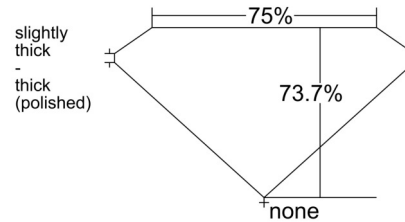

GIA NATURAL DIAMOND GRADING REPORT

September 05, 2025

GIA Report Number 7533327449

Shape and Cutting Style Square Modified Brilliant

Measurements 5.71 x 5.51 x 4.07 mm

GRADING RESULTS

Carat Weight 1.04 carat

PROPORTIONS

Profile not to actual proportions

CLARITY CHARACTERISTICS

KEY TO SYMBOLS*

- Cloud
- Crystal
- Feather
- Needle

* Red symbols denote internal characteristics (inclusions). Green or black symbols denote external characteristics (blemishes). Diagram is an approximate representation of the diamond, and symbols shown indicate type, position, and approximate size of clarity characteristics. All clarity characteristics may not be shown. Details of finish are not shown.