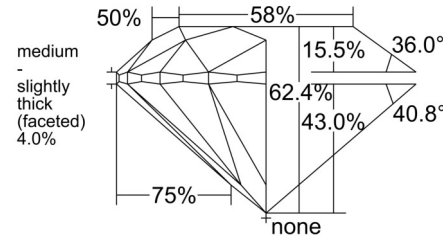

GIA NATURAL DIAMOND GRADING REPORT

September 22, 2025

GIA Report Number 7533487483

Shape and Cutting Style Round Brilliant

Measurements 7.30 - 7.33 x 4.56 mm

GRADING RESULTS

Carat Weight 1.52 carat

Color Grade G

Clarity Grade SI2

Cut Grade Excellent

ADDITIONAL GRADING INFORMATION

Polish Excellent

Symmetry Excellent

Fluorescence None

Inscription(s): GIA 7533487483

Comments: Additional clouds are not shown. Pinpoints are not shown.

 Scan the QR code to access the Tracr[™] provenance data.

PROPORTIONS

Profile to actual proportions

CLARITY CHARACTERISTICS

KEY TO SYMBOLS*

- Crystal
- ◌ Cloud
- ~ Feather
- ∖ Needle
- ↗ Indented Natural

* Red symbols denote internal characteristics (inclusions). Green or black symbols denote external characteristics (blemishes). Diagram is an approximate representation of the diamond, and symbols shown indicate type, position, and approximate size of clarity characteristics. All clarity characteristics may not be shown. Details of finish are not shown.