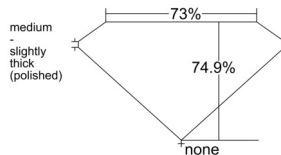

GIA®

FACSIMILE

GIA REPORT 7533521895

Verify this report at GIA.edu

GIA NATURAL DIAMOND DOSSIER®

September 23, 2025
GIA Report Number 7533521895
Shape and Cutting Style ..... **Square Modified Brilliant**
Measurements ..... **4.83 x 4.67 x 3.50 mm**

GRADING RESULTS

Carat Weight ..... **0.64 carat**
Color Grade ..... **G**
Clarity Grade **S12**

ADDITIONAL GRADING INFORMATION

Polish ..... **Excellent**
Symmetry ..... **Very Good**
Fluorescence ..... **None**
Clarity Characteristics..... **Cloud, Crystal, Feather**
Inscription(s): GIA 7533521895

PROPORTIONS

Profile not to actual proportions

GRADING SCALES

GIA COLOR SCALE		GIA CLARITY SCALE				
COLORLESS	D	VERY VERY SLIGHTLY INCLUDED	FLAWLESS			
	E		INTERNALLY FLAWLESS			
	F		VVS₁			
	G		VVS₂			
	NEAR COLORLESS	H	VERY SLIGHTLY INCLUDED	VS₁		
		I		VS₂		
		FAINT	J	SLIGHTLY INCLUDED	S1₁	
			K		S1₂	
			L		I₁	
			VERT LIGHT	M	INCLUDED	I₂
N	I₃					
O						
LIGHT	P					
	Q					
	R					
	S					
	T					
	Z