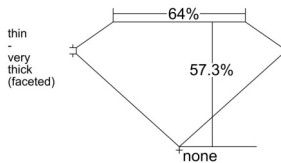

GIA®

FACSIMILE

GIA REPORT 7533799837

Verify this report at GIA.edu

GIA NATURAL DIAMOND DOSSIER®

October 23, 2025
GIA Report Number 7533799837
Shape and Cutting Style ..... Oval Brilliant
Measurements ..... 6.84 x 4.44 x 2.54 mm

GRADING RESULTS

Carat Weight ..... 0.50 carat
Color Grade ..... G
Clarity Grade SI1

ADDITIONAL GRADING INFORMATION

Polish ..... Excellent
Symmetry ..... Good
Fluorescence ..... None
Clarity Characteristics..... Cloud, Feather, Crystal
Inscription(s): GIA 7533799837

PROPORTIONS

Profile not to actual proportions

GRADING SCALES

GIA COLOR SCALE		GIA CLARITY SCALE	
COLORLESS	D	VERY VERY SLIGHTLY INCLUDED	FLAWLESS
	E		INTERNALLY FLAWLESS
	F		VVS₁
	G		VVS₂
	H		VS₁
	I		VS₂
	J		SI₁
	K		SI₂
	L		I₁
	M		I₂
NEAR COLORLESS	N	SLIGHTLY INCLUDED	I₃
	O		
	P		
	Q		
FAINT	R		
	S		
	T		
	U		
VERT LIGHT	V		
	W		
	X		
	Y		
LIGHT	Z