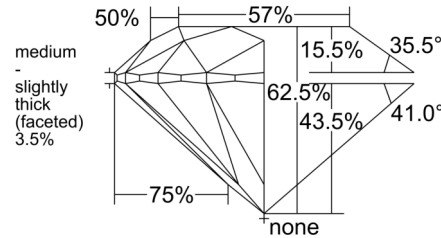

GIA NATURAL DIAMOND GRADING REPORT

November 11, 2025  
 GIA Report Number ..... 7533952836  
 Shape and Cutting Style ..... Round Brilliant  
 Measurements ..... 8.35 - 8.38 x 5.23 mm

GRADING RESULTS

Carat Weight ..... 2.25 carat  
 Color Grade ..... N  
 Clarity Grade ..... VS1  
 Cut Grade ..... Excellent

PROPORTIONS

Profile to actual proportions

CLARITY CHARACTERISTICS

KEY TO SYMBOLS\*

- Cloud
- Crystal
- Needle

\* Red symbols denote internal characteristics (inclusions). Green or black symbols denote external characteristics (blemishes). Diagram is an approximate representation of the diamond, and symbols shown indicate type, position, and approximate size of clarity characteristics. All clarity characteristics may not be shown. Details of finish are not shown.