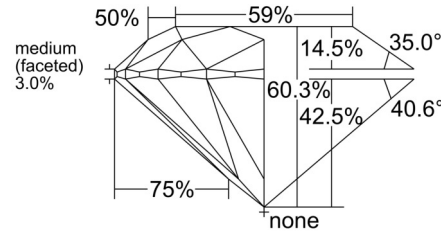

GIA NATURAL DIAMOND GRADING REPORT

August 12, 2025
 GIA Report Number 7536092157
 Shape and Cutting Style Round Brilliant
 Measurements 6.97 - 7.01 x 4.22 mm

GRADING RESULTS

Carat Weight 1.26 carat
 Color Grade G
 Clarity Grade VS1
 Cut Grade Excellent

PROPORTIONS

Profile to actual proportions

CLARITY CHARACTERISTICS

KEY TO SYMBOLS*

- Cloud
- Feather
- Pinpoint

* Red symbols denote internal characteristics (inclusions). Green or black symbols denote external characteristics (blemishes). Diagram is an approximate representation of the diamond, and symbols shown indicate type, position, and approximate size of clarity characteristics. All clarity characteristics may not be shown. Details of finish are not shown.