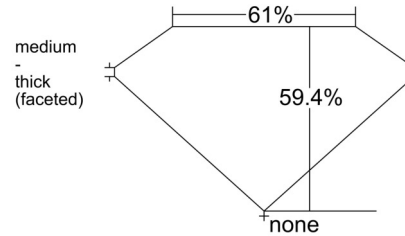

GIA NATURAL DIAMOND GRADING REPORT

August 29, 2025
 GIA Report Number 7536148149
 Shape and Cutting Style Oval Brilliant
 Measurements 9.26 x 6.60 x 3.92 mm

GRADING RESULTS

Carat Weight 1.52 carat
 Color Grade I
 Clarity Grade VS1

Profile not to actual proportions

CLARITY CHARACTERISTICS

KEY TO SYMBOLS*

- Feather
- Needle
- Pinpoint

* Red symbols denote internal characteristics (inclusions). Green or black symbols denote external characteristics (blemishes). Diagram is an approximate representation of the diamond, and symbols shown indicate type, position, and approximate size of clarity characteristics. All clarity characteristics may not be shown. Details of finish are not shown.