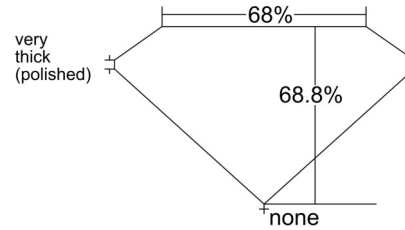

GIA NATURAL DIAMOND GRADING REPORT

October 22, 2025
 GIA Report Number 7536799596
 Shape and Cutting Style Cut-Cornered Rectangular
 Modified Brilliant
 Measurements 7.45 x 5.70 x 3.92 mm

GRADING RESULTS

Carat Weight 1.50 carat
 Color Grade M
 Clarity Grade VVS1

ADDITIONAL GRADING INFORMATION

Polish Excellent
 Symmetry Very Good
 Fluorescence Faint
 Inscription(s): GIA 7536799596

PROPORTIONS

Profile not to actual proportions

CLARITY CHARACTERISTICS

KEY TO SYMBOLS*

Feather

* Red symbols denote internal characteristics (inclusions). Green or black symbols denote external characteristics (blemishes). Diagram is an approximate representation of the diamond, and symbols shown indicate type, position, and approximate size of clarity characteristics. All clarity characteristics may not be shown. Details of finish are not shown.