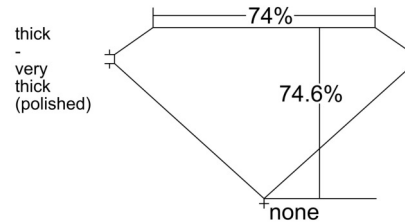

GIA NATURAL DIAMOND GRADING REPORT

November 03, 2025
 GIA Report Number 7536872185
 Shape and Cutting Style Square Modified Brilliant
 Measurements 5.63 x 5.43 x 4.05 mm

GRADING RESULTS

Carat Weight 1.04 carat
 Color Grade G
 Clarity Grade SI1

Profile not to actual proportions

CLARITY CHARACTERISTICS

KEY TO SYMBOLS*

- Crystal
- ◌ Cloud
- ~ Feather
- ⊖ Knot
- ∖ Needle
- △ Natural

* Red symbols denote internal characteristics (inclusions). Green or black symbols denote external characteristics (blemishes). Diagram is an approximate representation of the diamond, and symbols shown indicate type, position, and approximate size of clarity characteristics. All clarity characteristics may not be shown. Details of finish are not shown.