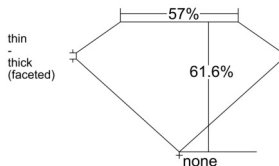

GIA®

FACSIMILE

GIA REPORT 7538200636

Verify this report at GIA.edu

GIA NATURAL DIAMOND DOSSIER®

August 22, 2025
GIA Report Number 7538200636
Shape and Cutting Style ..... Oval Brilliant
Measurements ..... 6.42 x 4.53 x 2.79 mm

GRADING RESULTS

Carat Weight ..... 0.50 carat
Color Grade ..... F
Clarity Grade SI2

ADDITIONAL GRADING INFORMATION

Polish ..... Very Good
Symmetry ..... Very Good
Fluorescence ..... None
Clarity Characteristics ..... Cloud
Inscription(s): GIA 7538200636

PROPORTIONS

Profile not to actual proportions

GRADING SCALES

GIA COLOR SCALE		GIA CLARITY SCALE			
COLORLESS	D	VERY VERY SLIGHTLY INCLUDED	FLAWLESS		
	E		INTERNALLY FLAWLESS		
	F	VERY SLIGHTLY INCLUDED	VVS₁		
	G		VVS₂		
	H		VS₁		
	NEAR COLORLESS	I	SLIGHTLY INCLUDED	VS₂	
		J		SI₁	
		FAINT	K	INCLUDED	SI₂
			L		I₁
			M		I₂
VERT LIGHT	N	NOT GRADED	I₃		
	O				
	P				
	Q				
	R				
	S				
LIGHT	T				
	U				
	V				
	W				
	X				
Y					
Z