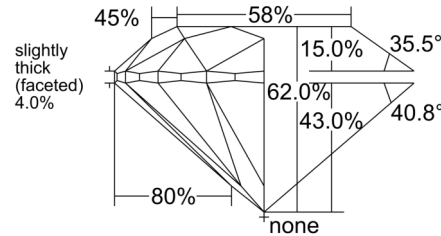

GIA NATURAL DIAMOND GRADING REPORT

August 27, 2025
 GIA Report Number 7538231369
 Shape and Cutting Style Round Brilliant
 Measurements 9.71 - 9.74 x 6.03 mm

GRADING RESULTS

Carat Weight 3.55 carat
 Color Grade K
 Clarity Grade VS1
 Cut Grade Excellent

ADDITIONAL GRADING INFORMATION

Polish Excellent
 Symmetry Excellent
 Fluorescence Faint
 Inscription(s): GIA 7538231369

Comments: Additional clouds are not shown. Pinpoints are not shown.

PROPORTIONS

Profile to actual proportions

CLARITY CHARACTERISTICS

KEY TO SYMBOLS*

-  Cloud
-  Crystal
-  Needle

* Red symbols denote internal characteristics (inclusions). Green or black symbols denote external characteristics (blemishes). Diagram is an approximate representation of the diamond, and symbols shown indicate type, position, and approximate size of clarity characteristics. All clarity characteristics may not be shown. Details of finish are not shown.