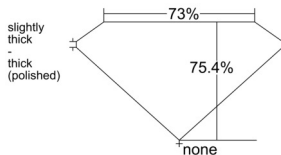

GIA®

FACSIMILE

GIA REPORT 7538244936

Verify this report at GIA.edu

GIA NATURAL DIAMOND DOSSIER®

August 27, 2025
GIA Report Number 7538244936
Shape and Cutting Style ..... Square Modified Brilliant
Measurements ..... 5.31 x 5.21 x 3.93 mm

GRADING RESULTS

Carat Weight ..... 0.94 carat
Color Grade I
Clarity Grade SI2

ADDITIONAL GRADING INFORMATION

Polish ..... Excellent
Symmetry ..... Very Good
Fluorescence ..... None
Clarity Characteristics ..... Crystal
Inscription(s): GIA 7538244936

PROPORTIONS

Profile not to actual proportions

GRADING SCALES

GIA COLOR SCALE		GIA CLARITY SCALE			
COLORLESS	D	VERY VERY SLIGHTLY INCLUDED	FLAWLESS		
	E		INTERNALLY FLAWLESS		
	F	VERY SLIGHTLY INCLUDED	VVS₁		
	G		VVS₂		
	H		VS₁		
	NEAR COLORLESS	I	SLIGHTLY INCLUDED	VS₂	
		J		SI₁	
		FAINT	K	INCLUDED	SI₂
			L		I₁
			M		I₂
VERT LIGHT	N	LIGHT	I₃		
	O				
	P				
	Q				
	R