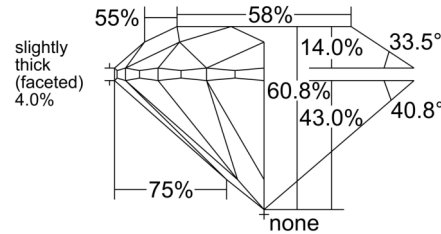

GIA NATURAL DIAMOND GRADING REPORT

October 23, 2025
 GIA Report Number 7538801055
 Shape and Cutting Style Round Brilliant
 Measurements 6.40 - 6.45 x 3.90 mm

GRADING RESULTS

Carat Weight 1.00 carat
 Color Grade H
 Clarity Grade VS1
 Cut Grade Excellent

GIA.edu

PROPORTIONS

Profile to actual proportions

CLARITY CHARACTERISTICS

KEY TO SYMBOLS*

- Crystal
- ∖ Needle
- ∧ Indented Natural

* Red symbols denote internal characteristics (inclusions). Green or black symbols denote external characteristics (blemishes). Diagram is an approximate representation of the diamond, and symbols shown indicate type, position, and approximate size of clarity characteristics. All clarity characteristics may not be shown. Details of finish are not shown.