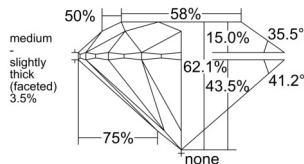

GIA®

FACSIMILE

GIA REPORT

7538886336

Verify this report at GIA.edu

GIA NATURAL DIAMOND DOSSIER®

November 07, 2025
GIA Report Number 7538886336
Shape and Cutting Style ..... Round Brilliant
Measurements ..... 6.19 - 6.22 x 3.85 mm

GRADING RESULTS

Carat Weight ..... 0.91 carat
Color Grade ..... N
Clarity Grade VVS1
Cut Grade ..... Excellent

ADDITIONAL GRADING INFORMATION

Polish ..... Excellent
Symmetry ..... Excellent
Fluorescence ..... Medium Blue
Clarity Characteristics..... Pinpoint, Indented Natural
Inscription(s): GIA 7538886336

PROPORTIONS

Profile to actual proportions

GRADING SCALES

GIA COLOR SCALE

COLORESS	D
	E
	F
	G
	H
	I
	J
NEAR COLORESS	K
	L
FANIT	M
	N
	O
	P
VERY LIGHT	Q
	R
	S
	T
	U
	V
	W
	X
	Y
LIGHT	Z

GIA CLARITY SCALE

FLAWLESS	INTERNAL FLAWLESS	
		FLAWLESS
VERY VERY SLIGHTLY INCLUDED	VVS₁	
	VVS₂	
VERY SLIGHTLY INCLUDED	VS₁	
	VS₂	
SLIGHTLY INCLUDED	SI₁	
	SI₂	
INCLUDED	I₁	
	I₂	
	I₃	

GIA CUT SCALE

EXCELLENT
VERY GOOD
GOOD
FAIR
POOR