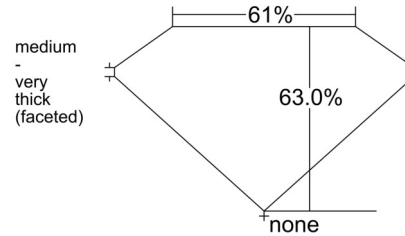

GIA NATURAL DIAMOND GRADING REPORT

March 09, 2026
GIA Report Number 7541777865
Shape and Cutting Style Oval Brilliant
Measurements 7.96 x 5.67 x 3.57 mm

GRADING RESULTS

Carat Weight 1.04 carat
Color Grade E
Clarity Grade SI1

ADDITIONAL GRADING INFORMATION

Polish Very Good
Symmetry Very Good
Fluorescence Medium Blue

Inscription(s): GIA 7541777865

Comments: Clouds are not shown. Pinpoints are not shown.

PROPORTIONS

Profile not to actual proportions

CLARITY CHARACTERISTICS

KEY TO SYMBOLS*

- Crystal
- ~ Feather
- \\ Needle

* Red symbols denote internal characteristics (inclusions). Green or black symbols denote external characteristics (blemishes). Diagram is an approximate representation of the diamond, and symbols shown indicate type, position, and approximate size of clarity characteristics. All clarity characteristics may not be shown. Details of finish are not shown.