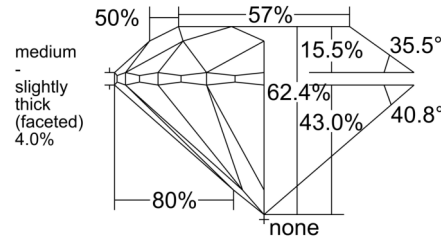

GIA NATURAL DIAMOND GRADING REPORT

April 02, 2026
GIA Report Number 7541957415
Shape and Cutting Style ..... Round Brilliant
Measurements ..... 6.78 - 6.80 x 4.24 mm

GRADING RESULTS

Carat Weight ..... 1.21 carat
Color Grade ..... G
Clarity Grade VS1
Cut Grade ..... Excellent

ADDITIONAL GRADING INFORMATION

Polish ..... Excellent
Symmetry ..... Excellent
Fluorescence ..... None
Inscription(s): GIA 7541957415
Comments: Additional clouds are not shown.

PROPORTIONS