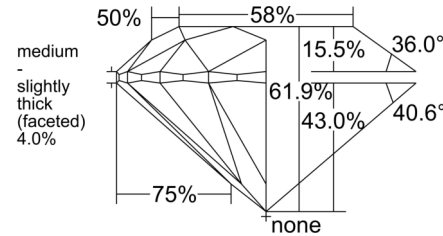

GIA NATURAL DIAMOND GRADING REPORT

March 09, 2026

GIA Report Number 7543755763

Shape and Cutting Style Round Brilliant

Measurements 7.62 - 7.65 x 4.72 mm

GRADING RESULTS

Carat Weight 1.71 carat

Color Grade H

Clarity Grade SI1

Cut Grade Excellent

ADDITIONAL GRADING INFORMATION

Polish Excellent

Symmetry Excellent

Fluorescence Faint

Inscription(s): GIA 7543755763

Comments: Additional clouds, pinpoints and surface graining are not shown.

 Scan the QR code to access the Tracr[™] provenance data.

PROPORTIONS

Profile to actual proportions

CLARITY CHARACTERISTICS

KEY TO SYMBOLS*

-  Cloud
-  Crystal
-  Feather
-  Needle

* Red symbols denote internal characteristics (inclusions). Green or black symbols denote external characteristics (blemishes). Diagram is an approximate representation of the diamond, and symbols shown indicate type, position, and approximate size of clarity characteristics. All clarity characteristics may not be shown. Details of finish are not shown.