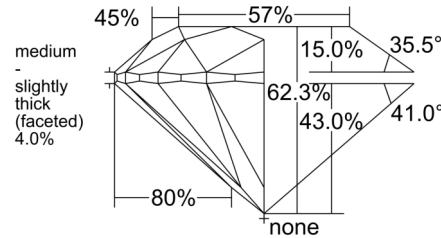

GIA NATURAL DIAMOND GRADING REPORT

November 25, 2025
 GIA Report Number 7548097263
 Shape and Cutting Style Round Brilliant
 Measurements 6.38 - 6.40 x 3.98 mm

GRADING RESULTS

Carat Weight 1.00 carat
 Color Grade I
 Clarity Grade VS1
 Cut Grade Excellent

GIA.edu

PROPORTIONS

Profile to actual proportions

CLARITY CHARACTERISTICS

KEY TO SYMBOLS*

- Crystal
- ~ Feather
- Pinpoint
- ∖ Needle

* Red symbols denote internal characteristics (inclusions). Green or black symbols denote external characteristics (blemishes). Diagram is an approximate representation of the diamond, and symbols shown indicate type, position, and approximate size of clarity characteristics. All clarity characteristics may not be shown. Details of finish are not shown.