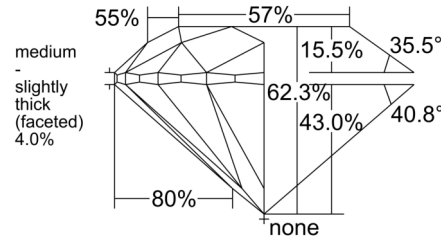

GIA NATURAL DIAMOND GRADING REPORT

January 22, 2026

GIA Report Number 7548494555

Shape and Cutting Style Round Brilliant

Measurements 8.63 - 8.66 x 5.39 mm

GRADING RESULTS

Carat Weight 2.50 carat

Color Grade J

Clarity Grade SI1

Cut Grade Excellent

ADDITIONAL GRADING INFORMATION

Polish Excellent

Symmetry Excellent

Fluorescence None

Inscription(s): GIA 7548494555

Comments: Additional clouds are not shown. Pinpoints are not shown.

PROPORTIONS

Profile to actual proportions

CLARITY CHARACTERISTICS

KEY TO SYMBOLS*

- Crystal
- ⊗ Cloud
- ∖ Needle
- ∩ Indented Natural

* Red symbols denote internal characteristics (inclusions). Green or black symbols denote external characteristics (blemishes). Diagram is an approximate representation of the diamond, and symbols shown indicate type, position, and approximate size of clarity characteristics. All clarity characteristics may not be shown. Details of finish are not shown.